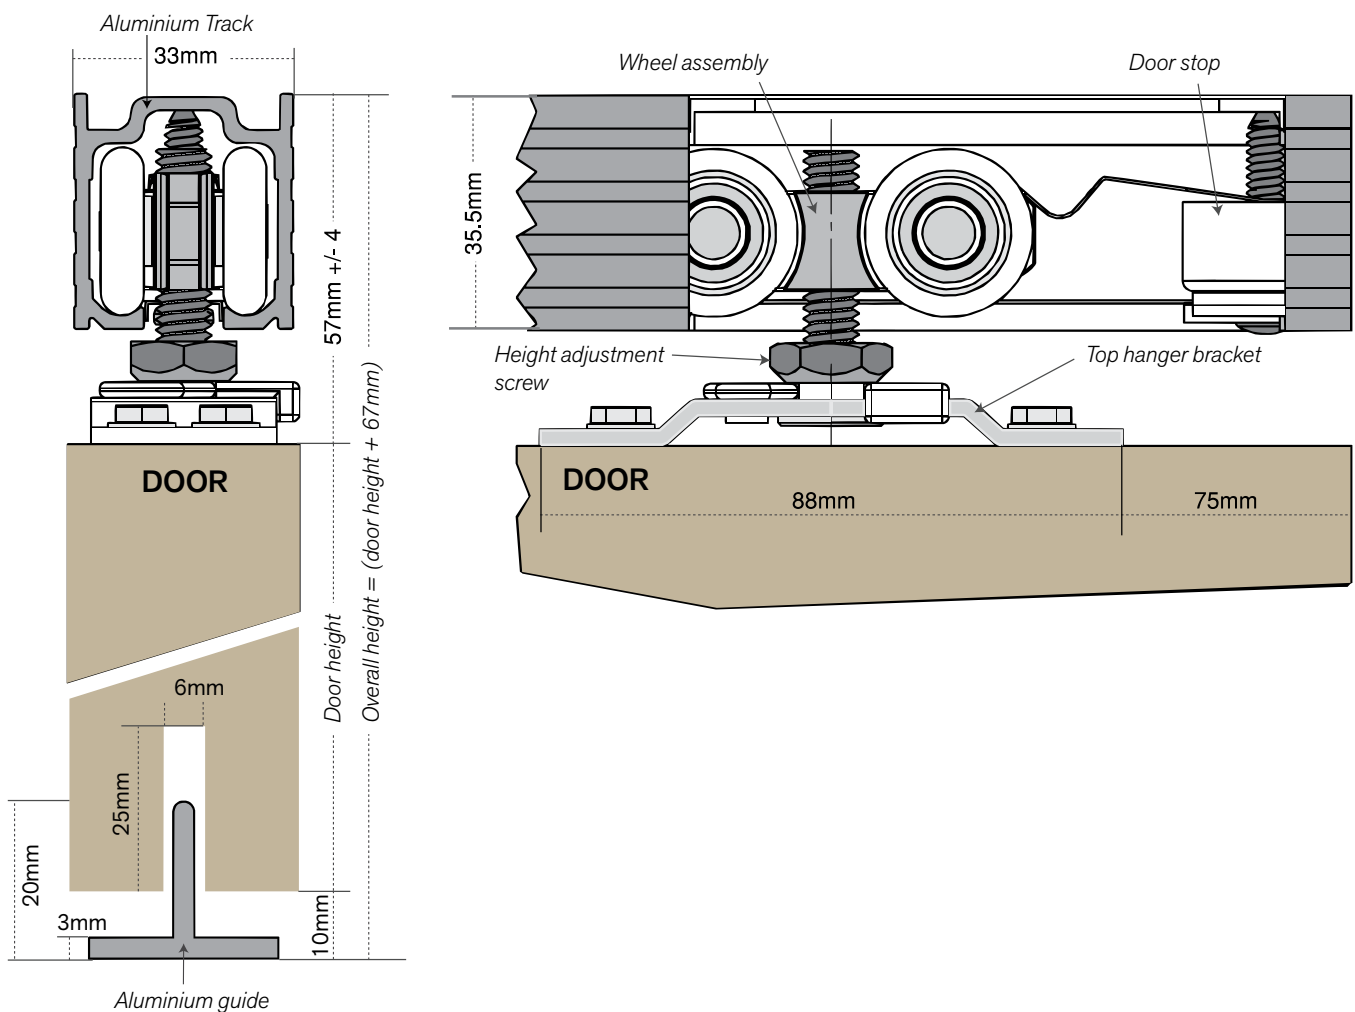

cowdroy

TROJAN

SLIDING DOOR TRACK SYSTEM | HEAVY DUTY | 120KG PER DOOR

SLIDING DOOR TRACK SYSTEM | HEAVY DOMESTIC APPLICATIONS

A smooth and quiet top-hung system designed for single internal doors in top-mount and wall-mount applications. The enclosed slim line track design allows for a more secure system as the wheels cannot jump off the track.

FEATURES

- Wrap around aluminium track - wheels cannot jump off track
- Nylon tyred 4 wheel carriages with lubricated steel ball bearings for smooth and quiet operation
- Quick release wheel assembly for easier fitting
- Anti-bounce end stop
- Optional wall mount bracket available
- Suits door thickness 28mm and above

TECHNICAL SPECIFICATIONS

Max Door Weight:	120kg per door
Door Thickness:	28mm minimum
Opening Height:	Door Height + 67

TROJAN SLIDING DOOR TRACK SYSTEM

CODE	DESCRIPTION
P53030	Packaging set 1500mm door
TT525	Door side fix bracket
P53100	Components pack for a single door excluding guide
TT530	Aluminium track - 4500mm and 6000mm
TT21600	Aluminium heavy duty guide - 150mm
AW82200	Track wall mounting bracket
P54000	Glass door components